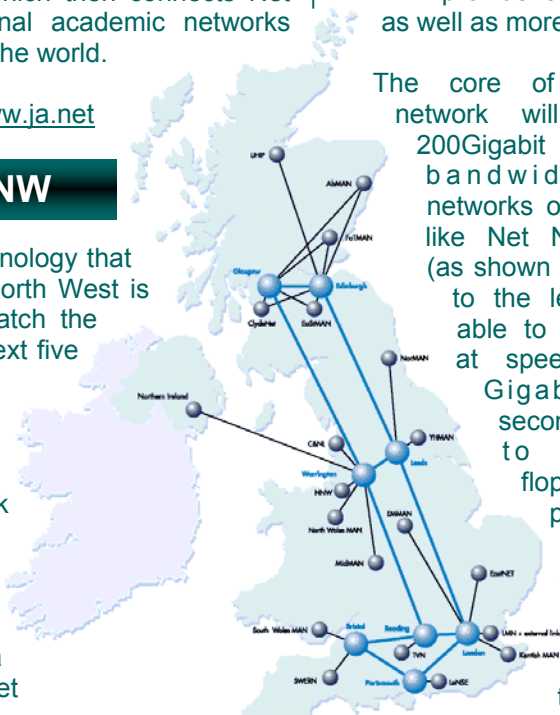

This includes improving core resilience, introducing the Merseyside ring to link sites around Liverpool, improving resilience to individual sites, as there are some members that only have one route for data to travel to their main site. Net North West will also be working to meet the complex technical requirements of its E-science and E-research members - Daresbury Laboratory, University of Manchester (for physics and Jodrell Bank) and the University of Liverpool (for physics).

How JANET connects to various academic networks like NNW in the UK *

SuperJANET 5 is coming!

UKERNA (United Kingdom Education and Research Networking Association) are now in the final stages of a multi million pound project to implement the next generation of academic network; SuperJANET5. This new network can separate different types of network traffic, and so will provide faster speeds as well as more resilience.

The core of the SJ5 network will have a 200Gigabit per second bandwidth and networks over the UK like Net North West (as shown on the map to the left) will be able to share data at speeds of 80 Gigabits per second - equal to 426720 floppy disks per minute!

At present, Net North West connects to Super JANET 4; the fourth version of

the JANET network. This has been in place since 200 / 2001 and it connects approximately 1,000 research and teaching organisations across the UK.

*Image Source: <http://www.ja.net/about/topology/janetbackbonekey.pdf>